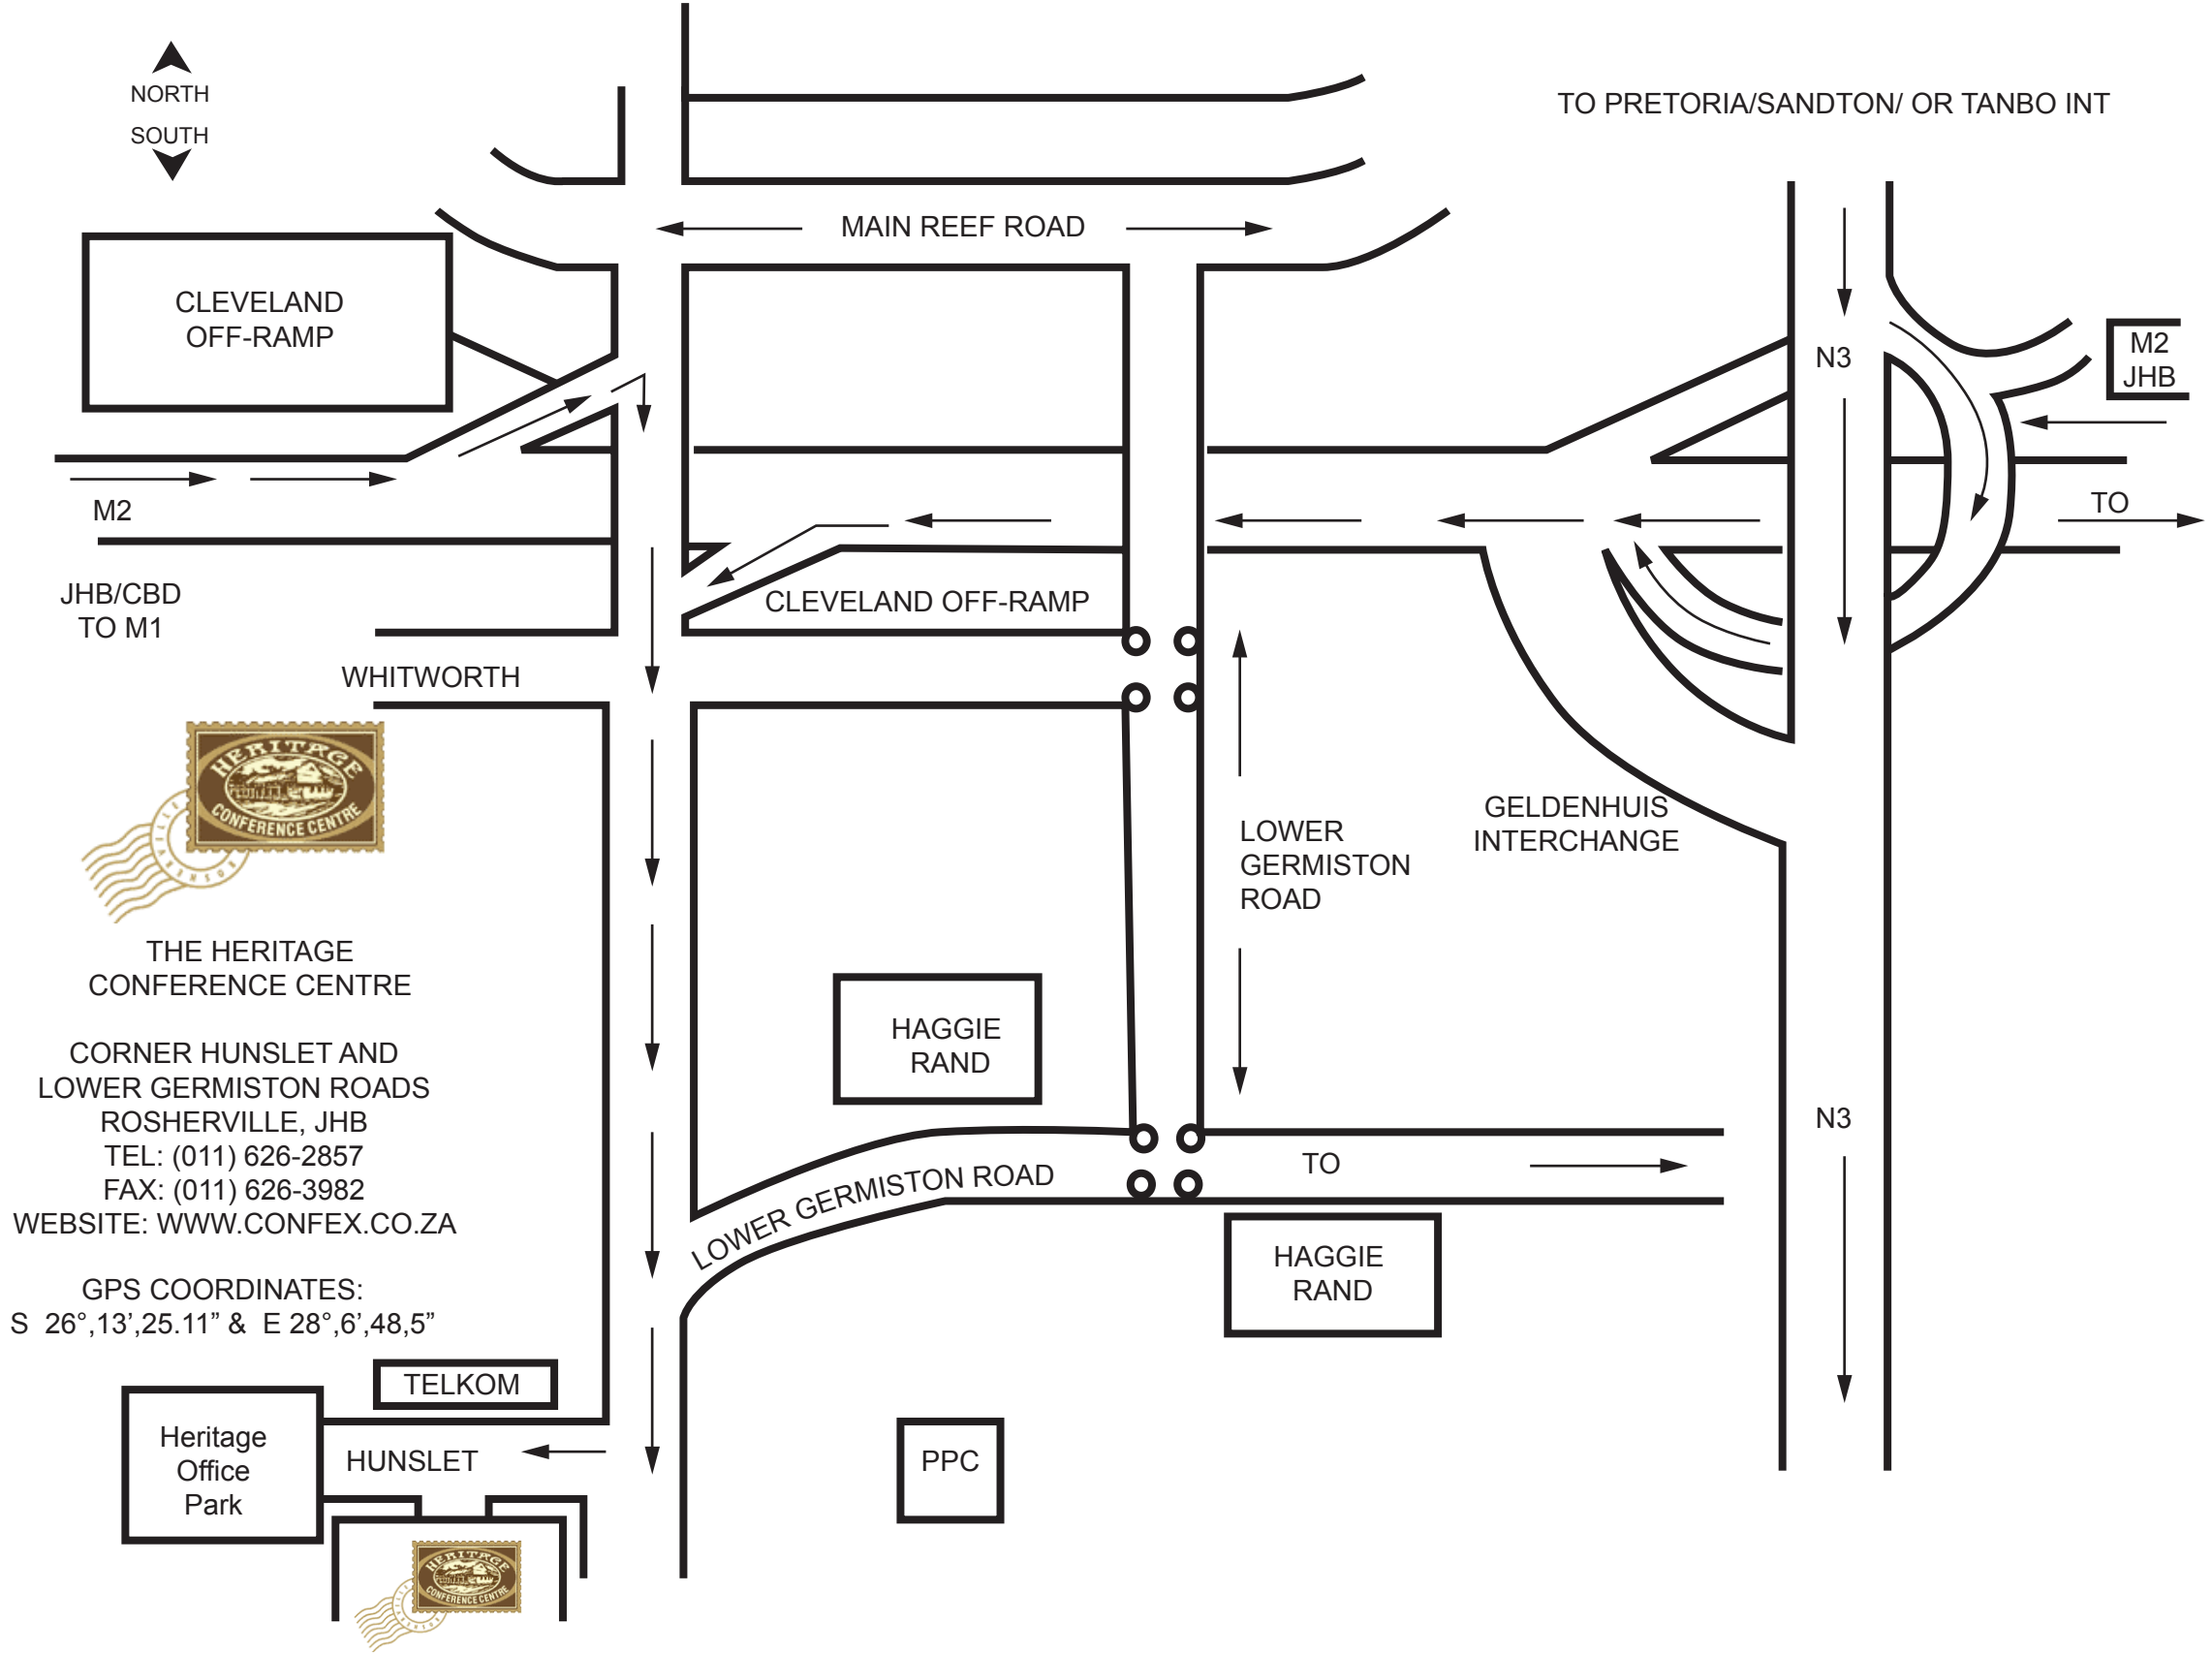

Map to the Heritage Conference Centre in Rosherville

TO PRETORIA/SANDTON/ OR TANBO INT

CLEVELAND OFF-RAMP

MAIN REEF ROAD

N3

M2 JHB

M2

JHB/CBD TO M1

LOWER GERMISTON ROAD

HAGGIE RAND

N3

TO

LOWER GERMISTON ROAD

HAGGIE RAND

GPS COORDINATES:
S 26°,13',25.11" & E 28°,6',48.5"

TELKOM